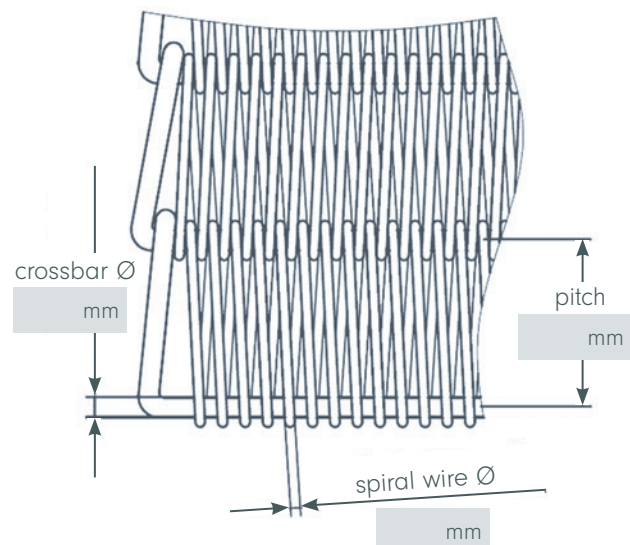

Your Tailor-Made Wire Belt

Wire Link Belts - Groups 100/200

features	spiral wires (flat = group 100 / round = group 200), densely braided in opposite senses with smooth or crimped crossrods		
materials	☐ mild steel (plain or galvanized) ☐ spring steel stainless grades: ☐ 1.4016 (AISI 430) ☐ 1.4301 (AISI 304) ☐ 1.4401 (AISI 316) ☐ 1.4541 (AISI 321) ☐ 1.4571 (AISI 316 Ti) ☐ 1.4841 (AISI 314) ☐ 1.4864 ....other steel grades on request	type of belt edges	☐ K = welded edge ☐ S = looped edge (standard) ☐ Sp = welded looped edge ☐ Sa = pressed looped edge ☐ B = bent edge ☐ Ri = trough edge
temperatures [°C]	-100 bis 1.200	max. width [mm]	5.000

dimensions group 100 [mm]		dimensions group 200 [mm]	
flat spiral wire	1,0 x 0,7 - 6 x 3	round spiral wire	0,7 - 5
crossbar Ø	1,2 - 8	crossbar Ø	1,2 - 8
pitch	6 - 63	pitch	6 - 63

Examples for standard dimensions*

type	Ø spiral	Ø crossbar	pitch
☐ F210	1,0	1,8	10,0
☐ F216	1,2	2,2	16,0
☐ F220	1,2	2,5	20,0
☐ F233	3,1	5,0	33,0
☐ F235	2,5	5,0	35,0
☐ F250,8	5,0	8,0	50,8

* our complete range of supply on www.beltconfiguration.com