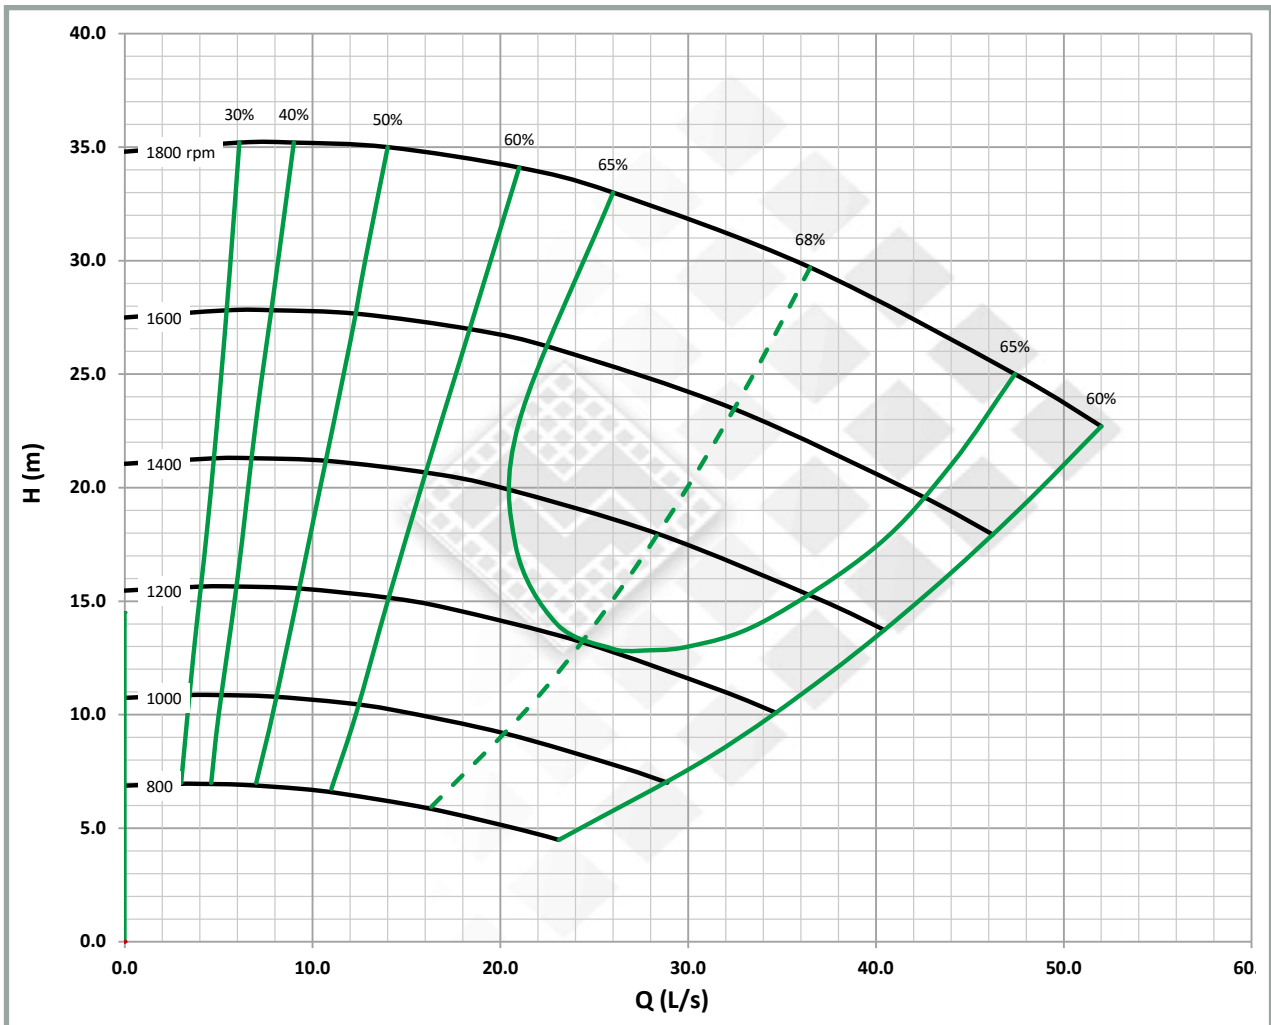

# Multotec Slurry Pump Rubberlined

HD80AR-C/CC/D/DD

MULTOTEC PROCESS EQUIPMENT (Pty) Ltd

## Technical Data

Pump Type	HD
Pump Size	80
Equivalent Size	4/3
Bearing Size	C/CC/D/DD
Bearing Max Power	30/55/60/110

Platanenallee 46  
45478 Mülheim a.d. Ruhr  
Germany

Phone+49 208 /58 01- 01  
sales@steinhaus-gmbh.de  
www.steinhaus-gmbh.de