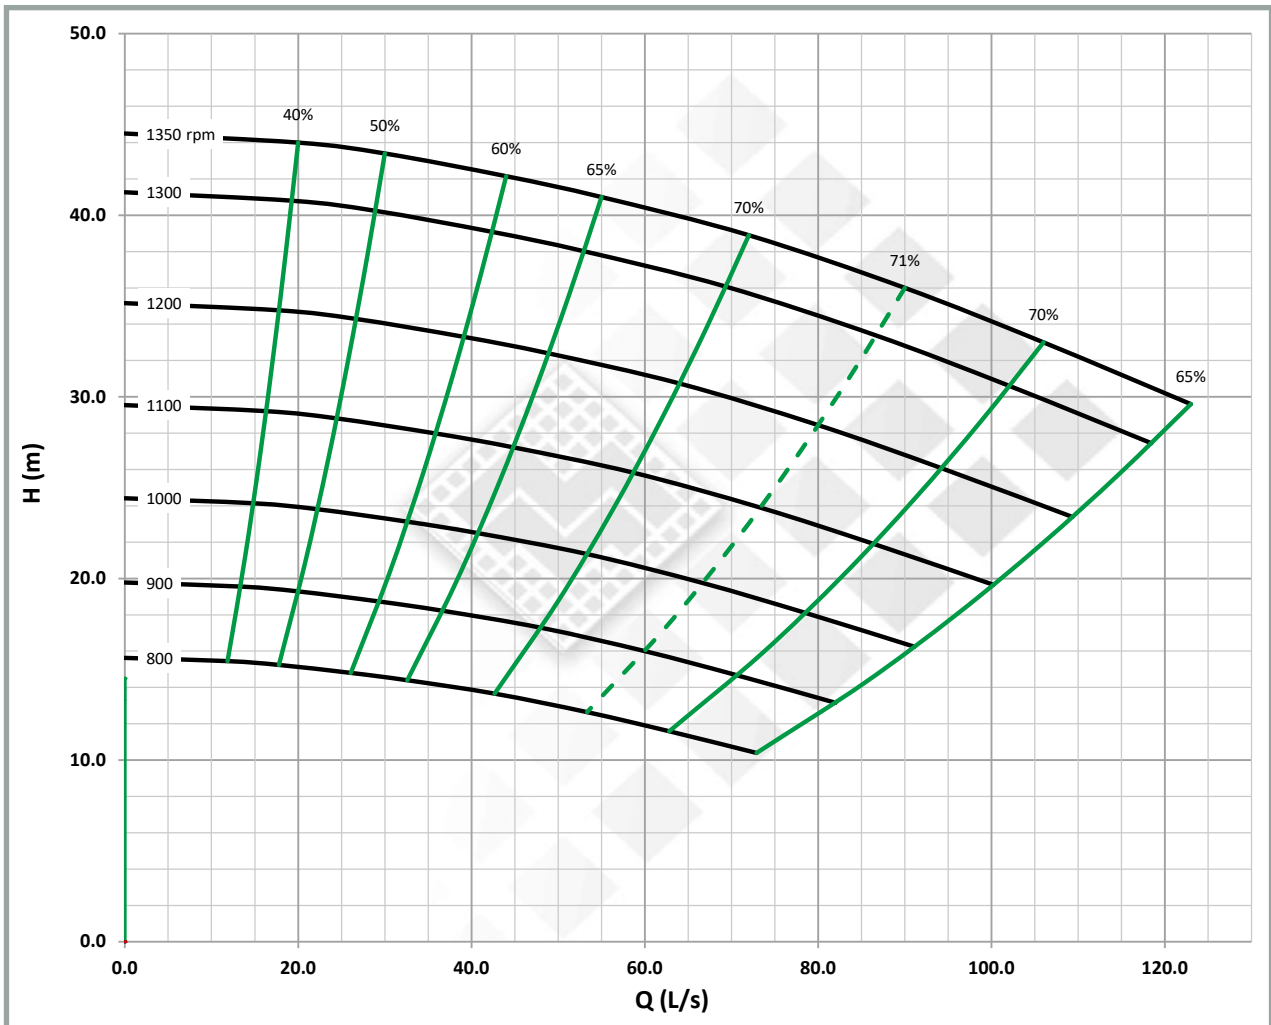

Multotec Slurry Pump Rubberlined

HD100AR - D/DD/E/EE

MULTOTEC PROCESS EQUIPMENT (Pty) Ltd

Technical Data

Pump Type	HD
Pump Size	100
Equivalent Size	6/4
Bearing Size	D/DD/E/EE
Bearing Max Power	60/110/120/225