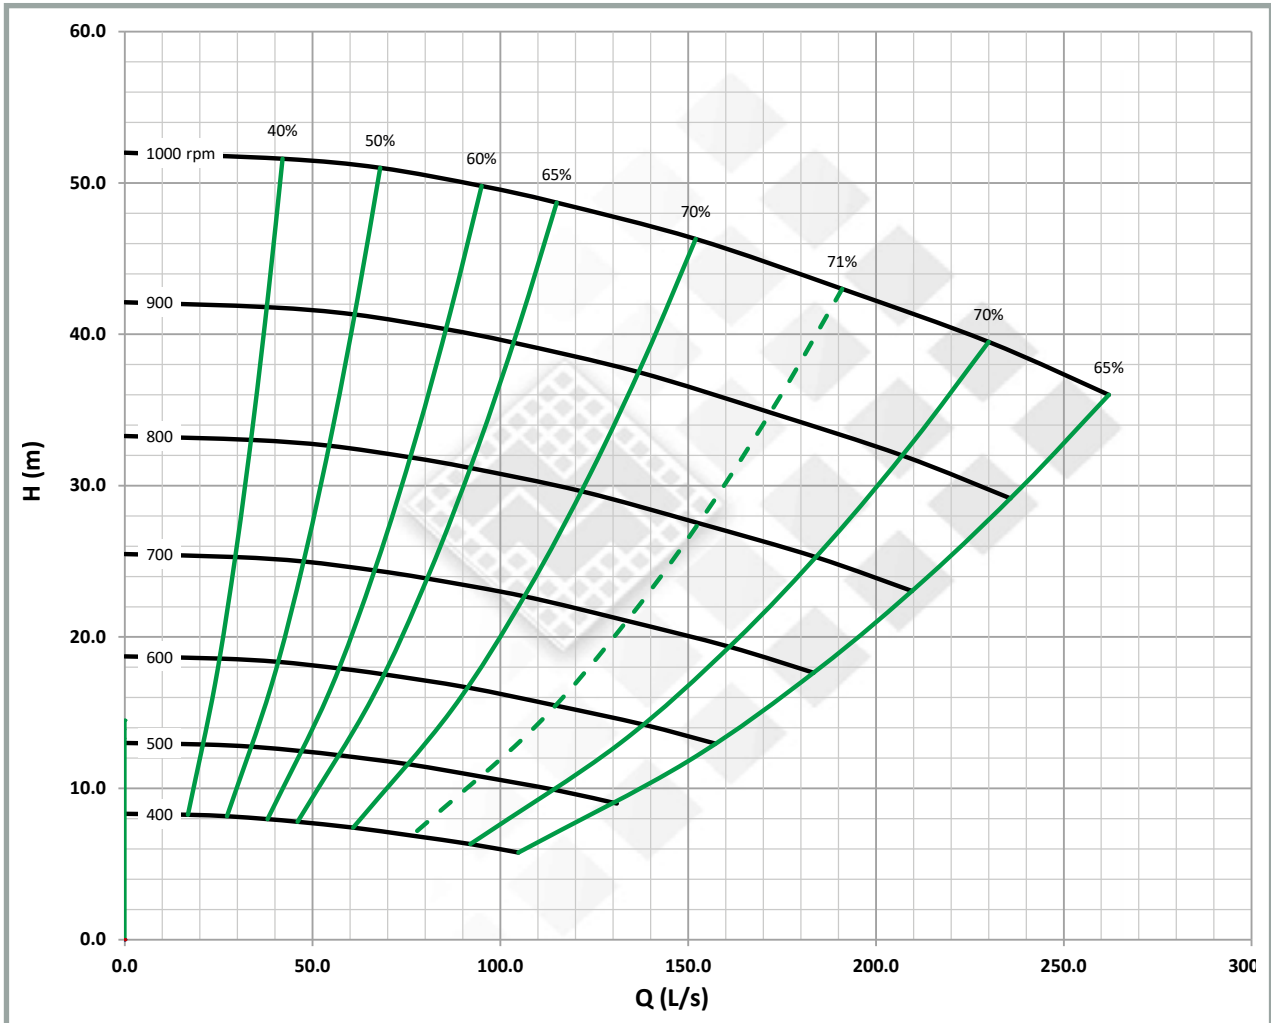

# Multotec Slurry Pump Rubberlined

HD150AR-E/EE/F/FF

MULTOTEC PROCESS EQUIPMENT (Pty) Ltd

## Technical Data

Pump Type	HD
Pump Size	150
Equivalent Size	8/6
Bearing Size	E/EE/F/FF
Bearing Max Power	120/225/160/425

Platanenallee 46  
45478 Mülheim a.d. Ruhr  
Germany

Phone+49 208 /58 01- 01  
sales@steinhaus-gmbh.de  
www.steinhaus-gmbh.de