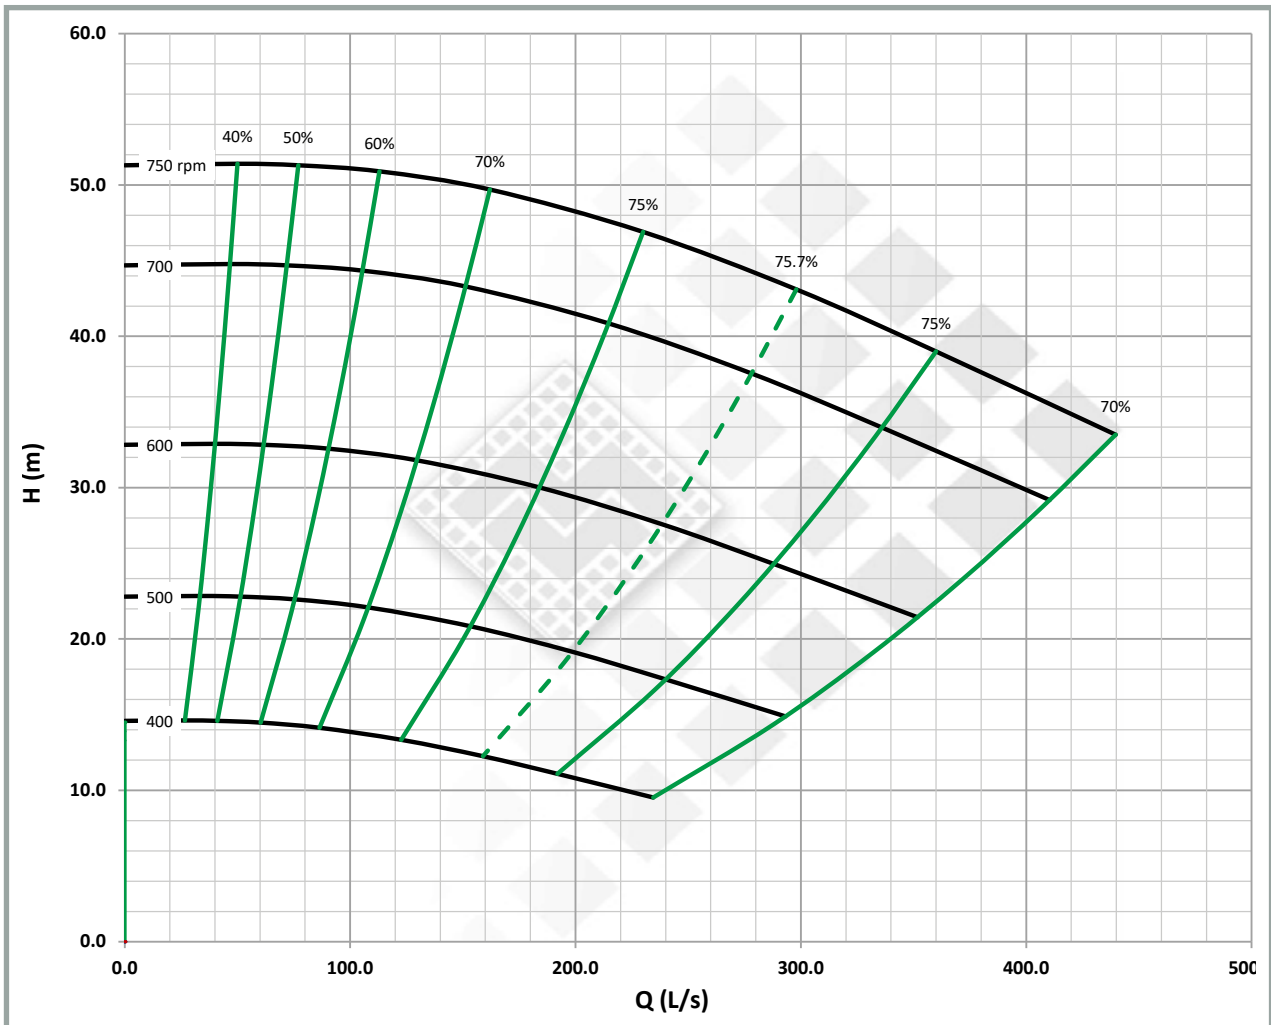

# Multotec Slurry Pump Rubberlined

HD200AR-F/FF/G/GG

MULTOTEC PROCESS EQUIPMENT (Pty) Ltd

## Technical Data

Pump Type	HD
Pump Size	200
Equivalent Size	10/8
Bearing Size	F/FF/G/GG
Bearing Max Power	160/425/600/900

Platanenallee 46  
45478 Mülheim a.d. Ruhr  
Germany

Phone+49 208 /58 01- 01  
sales@steinhaus-gmbh.de  
www.steinhaus-gmbh.de